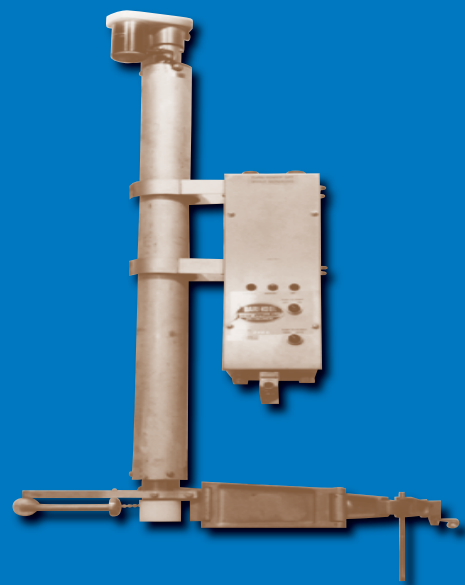

You can also rely on BouMatic Signature 4000 Series detachers to give your cows uniform milkouts. Now, no matter who is milking, you can rest assured that your cows will be milked the same – not over-milked or under-milked.

Automation based on good milking principles  
BouMatic equipment has always rested squarely on the reputation of following good milking principles such as :

Milk cows quickly and gently  
The Signature 4000 Series detachers live up to that reputation. With fullflow sensing and non-restrictive shutoff for reduced vacuum fluctuation and vacuum drop, your cows are milked faster and safer.

### Signature 4400 Model Detacher

**A high performance vacuum detacher designed for heavy duty parlor use**

- Stainless steel construction
- Vacuum powered operation
- Electronic milk sensing
- LiquiKote™ electronic board moisture protection
- Nylon retract cord
- 180-degree visibility Dome-Lite milking status indicators
- Commercial stainless steel push button controls
- Out-of-your-face claw drop for easier udder preparation
- Curb Mount attach button (optional)\*